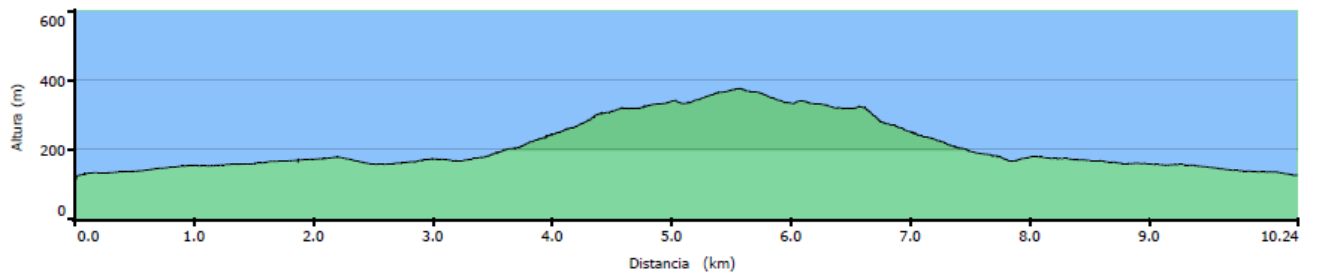

PERFIL TRAIL SOLIDARIA POLICIA LOCAL 2017 - 10,2kms.

PERFIL TRAIL SOLIDARIA POLICIA LOCAL 2017 - 15,3kms.